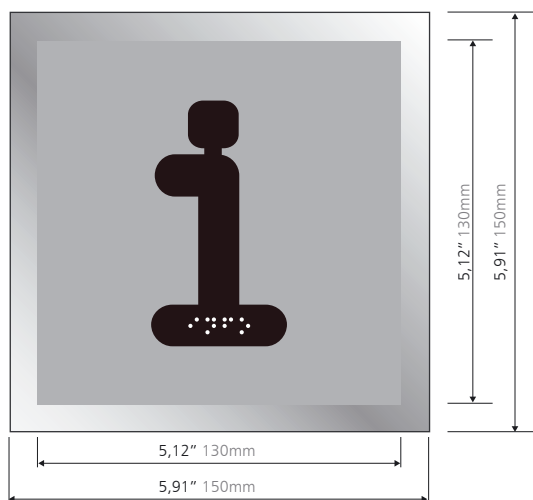

sizes

front view

side view