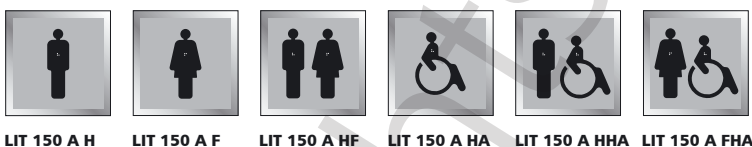

front view
braille pictograms

side view