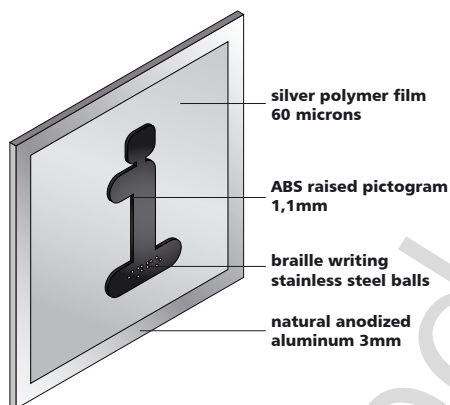

### fastening

- chemical sealing.
- joining without drilling.

### cleaning

alcoholfree household cleaning product with a soft piece of textile.

technical  
data sheet  
**LIT150 A**  
5,91x5,91x0,12"  
150x150x3mm

## sizes