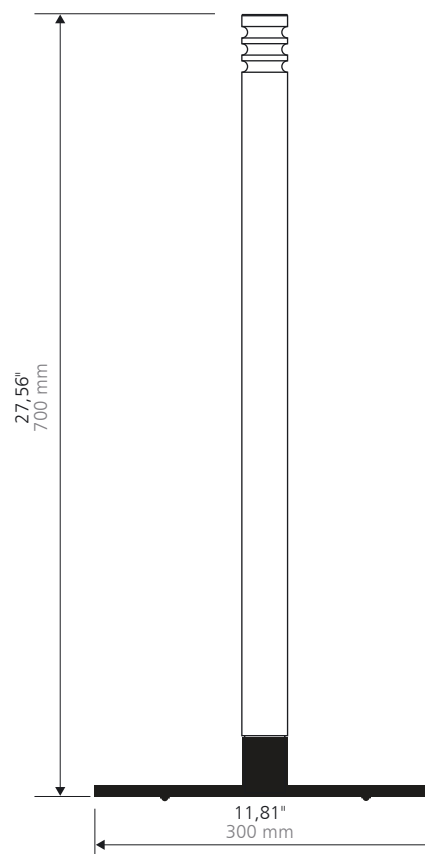

instructions

use

the base must be mounted with a stainless steel FHC screw and a 6-sided M6 wood insert.

fastening

free-standing

the design allows three connections with Qborne products through a link in black sandow rubber QB 120 (not included)

cleaning

alcoholfree household cleaning product with a soft piece of textile.

turned solid wood post
compatible with
flexible 8mm diameter
black sandow rubber
QB 120 (in option)

black RAL 9005
powder coated
steel base

technical
data sheet

QB 101

w 11,81 x h 27,56 x d 11,81"
w 300 x h 700x d 300mm

sizes

finish

standards

turned solid wood post
with transparent matte varnish.

0,39" / 10mm welded steel base
RAL 9005 black powder coating.