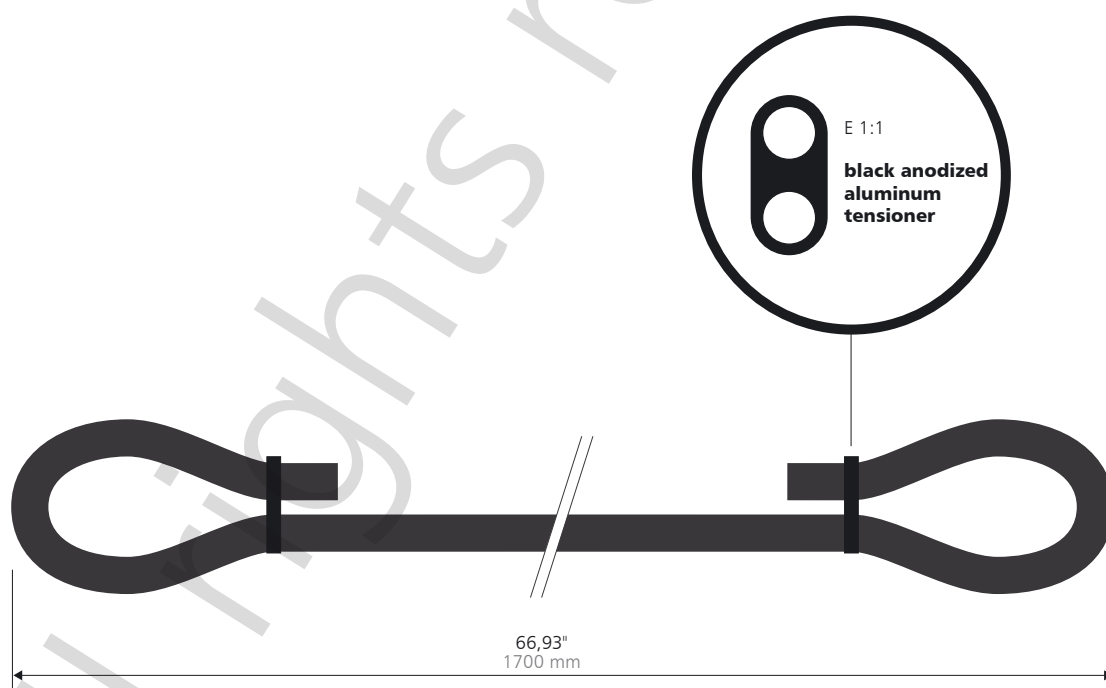

instructions

use

allows connection
of the various Qborne products.

fastening

inserting the black rubber elastic link
into the machined grooves of the Qborne wood post.

locking by black anodized aluminum tensioner.

technical data sheet

QB 120

w 66,93 x Ø 0,31"
w 1700 x Ø8 mm

elastic link
black sandow flexible rubber Ø8mm

sizes

finitions

standards

black sandow elastic rubber link Ø 0,31" / Ø 8mm .

black anodized aluminum tensioner 0,12" / 3mm