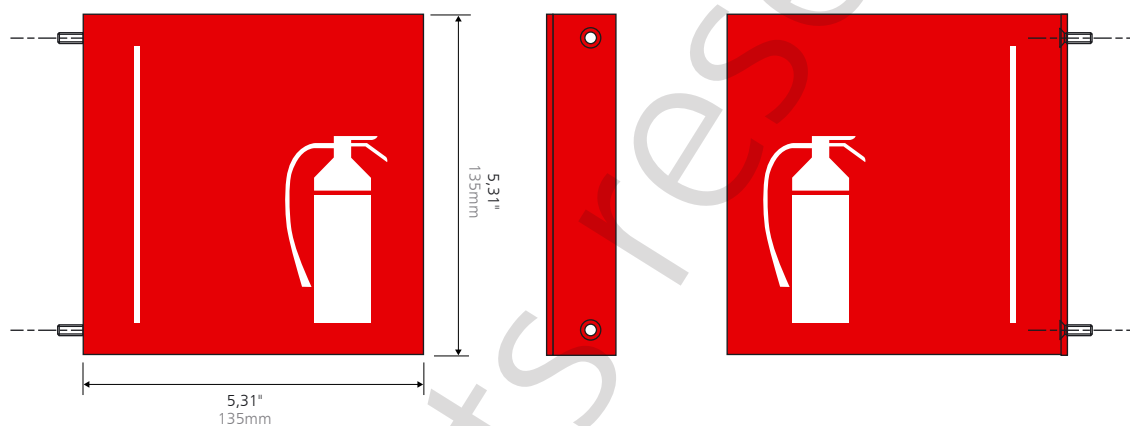

instructions

fastening

90° projecting fixing ensured by 2 screws

cleaning

alcoholfree household cleaning product
with a soft piece of textile.

normes NF X 08-070
ISO 7010

aluminum
2,5 mm

technical data sheet secu 700 safety pictograms

w 5,31 x h 5,31 x d 0,1"
w 135 x h 135 x d 2,5mm

sizes

front view

side view

back view

secu 703
téléphone
incendie

secu 704
R.I.A

secu 705
extincteur

secu 708
alarme
incendie

finitions

2,5 mm aluminum plate fold 90°,
powder coating safety red RAL 3001